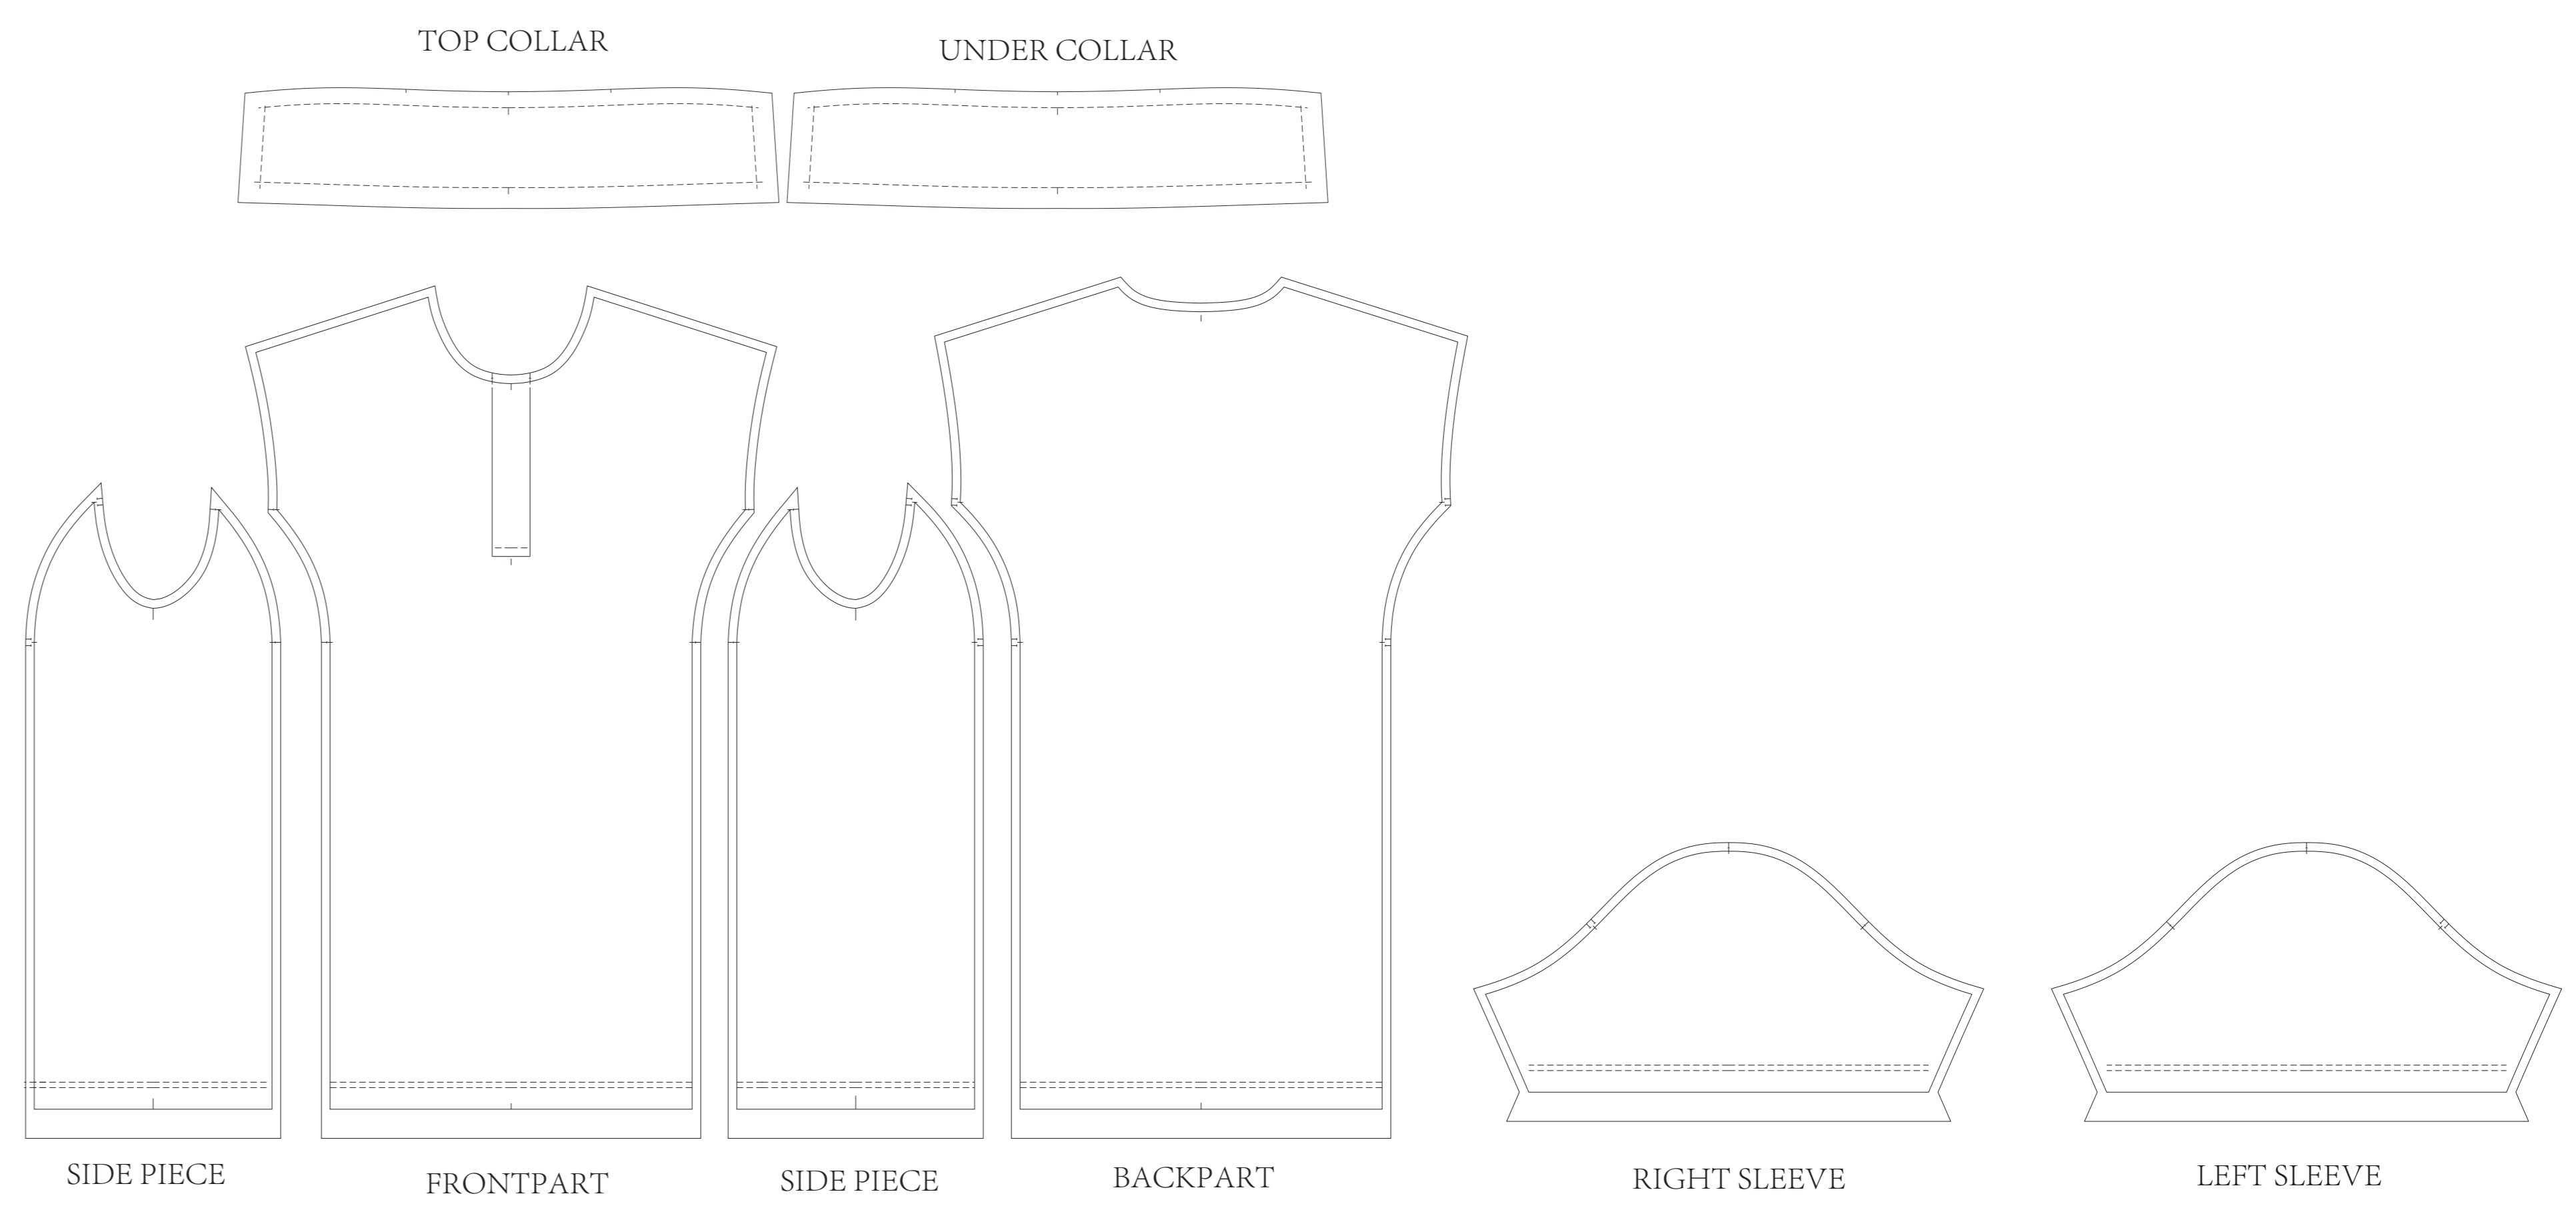

L01 E5-1  
MEN'S SHORT SLEEVE POLO  
TWO PIECES SLEEVE  
SIZE M

L01 E5-2  
MEN'S SHORT SLEEVE POLO  
ONE PIECE SLEEVE  
SIZE M

L01 E5-3  
MEN' S LONG SLEEVE POLO  
TWO PIECES SLEEVE  
SIZE M

L01 E5-4  
MEN' S LONG SLEEVE POLO  
ONE PIECE SLEEVE  
SIZE M