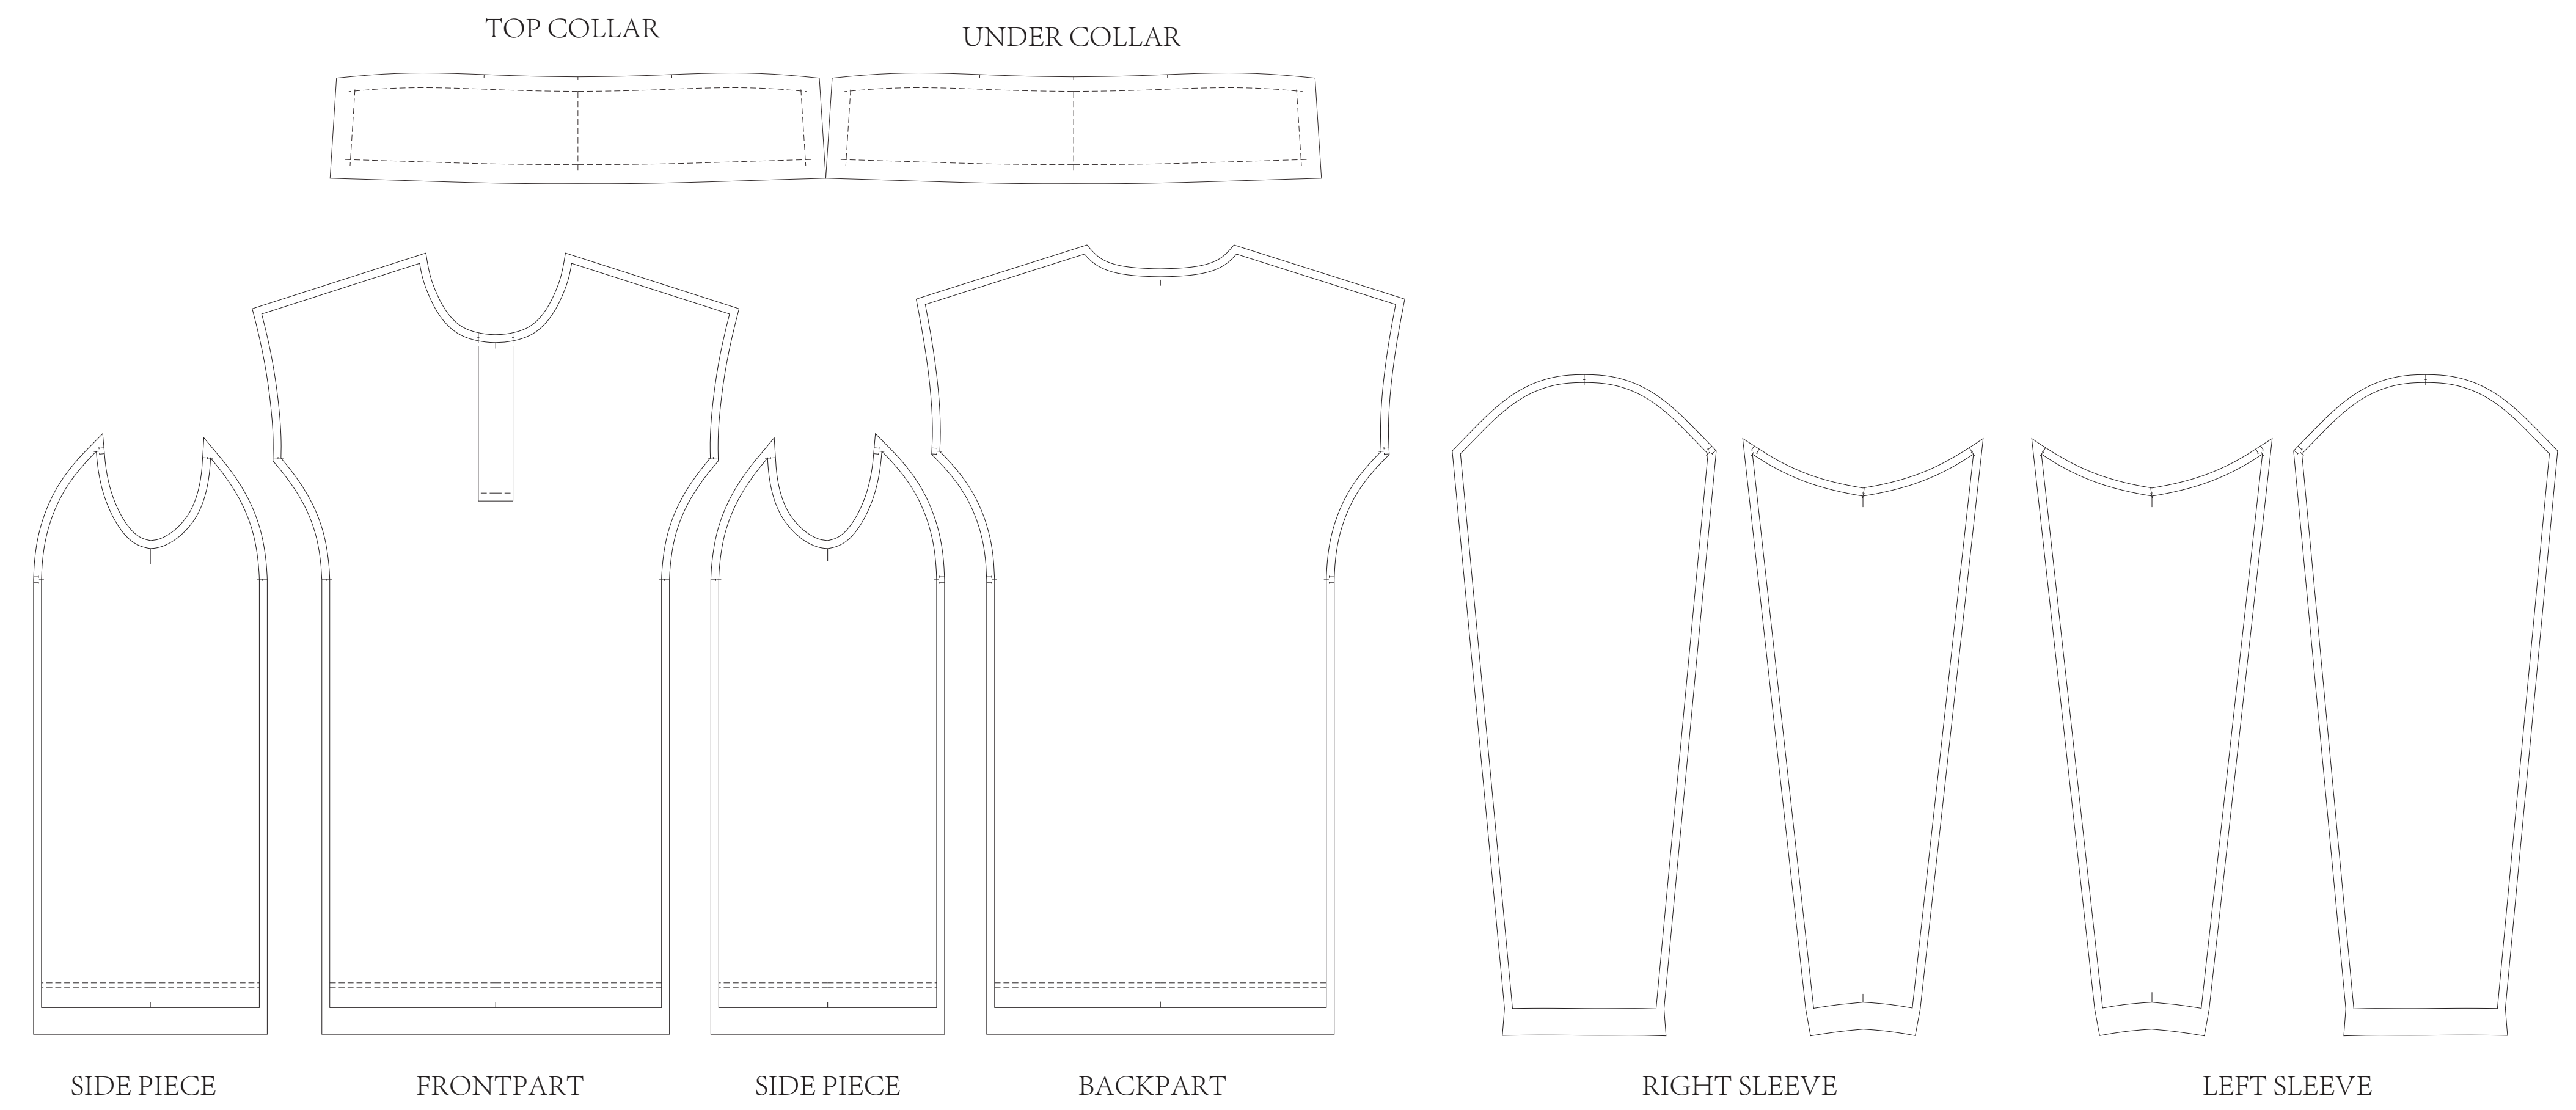

L01 E5-1  
MEN'S SHORT SLEEVE POLO  
TWO PIECES SLEEVE  
SIZE M

L01 E5-2  
MEN'S SHORT SLEEVE POLO  
ONE PIECE SLEEVE  
SIZE M

L01 E5-3  
MEN' S LONG SLEEVE POLO  
TWO PIECES SLEEVE  
SIZE M

L01 E5-4  
MEN' S LONG SLEEVE POLO  
ONE PIECE SLEEVE  
SIZE M